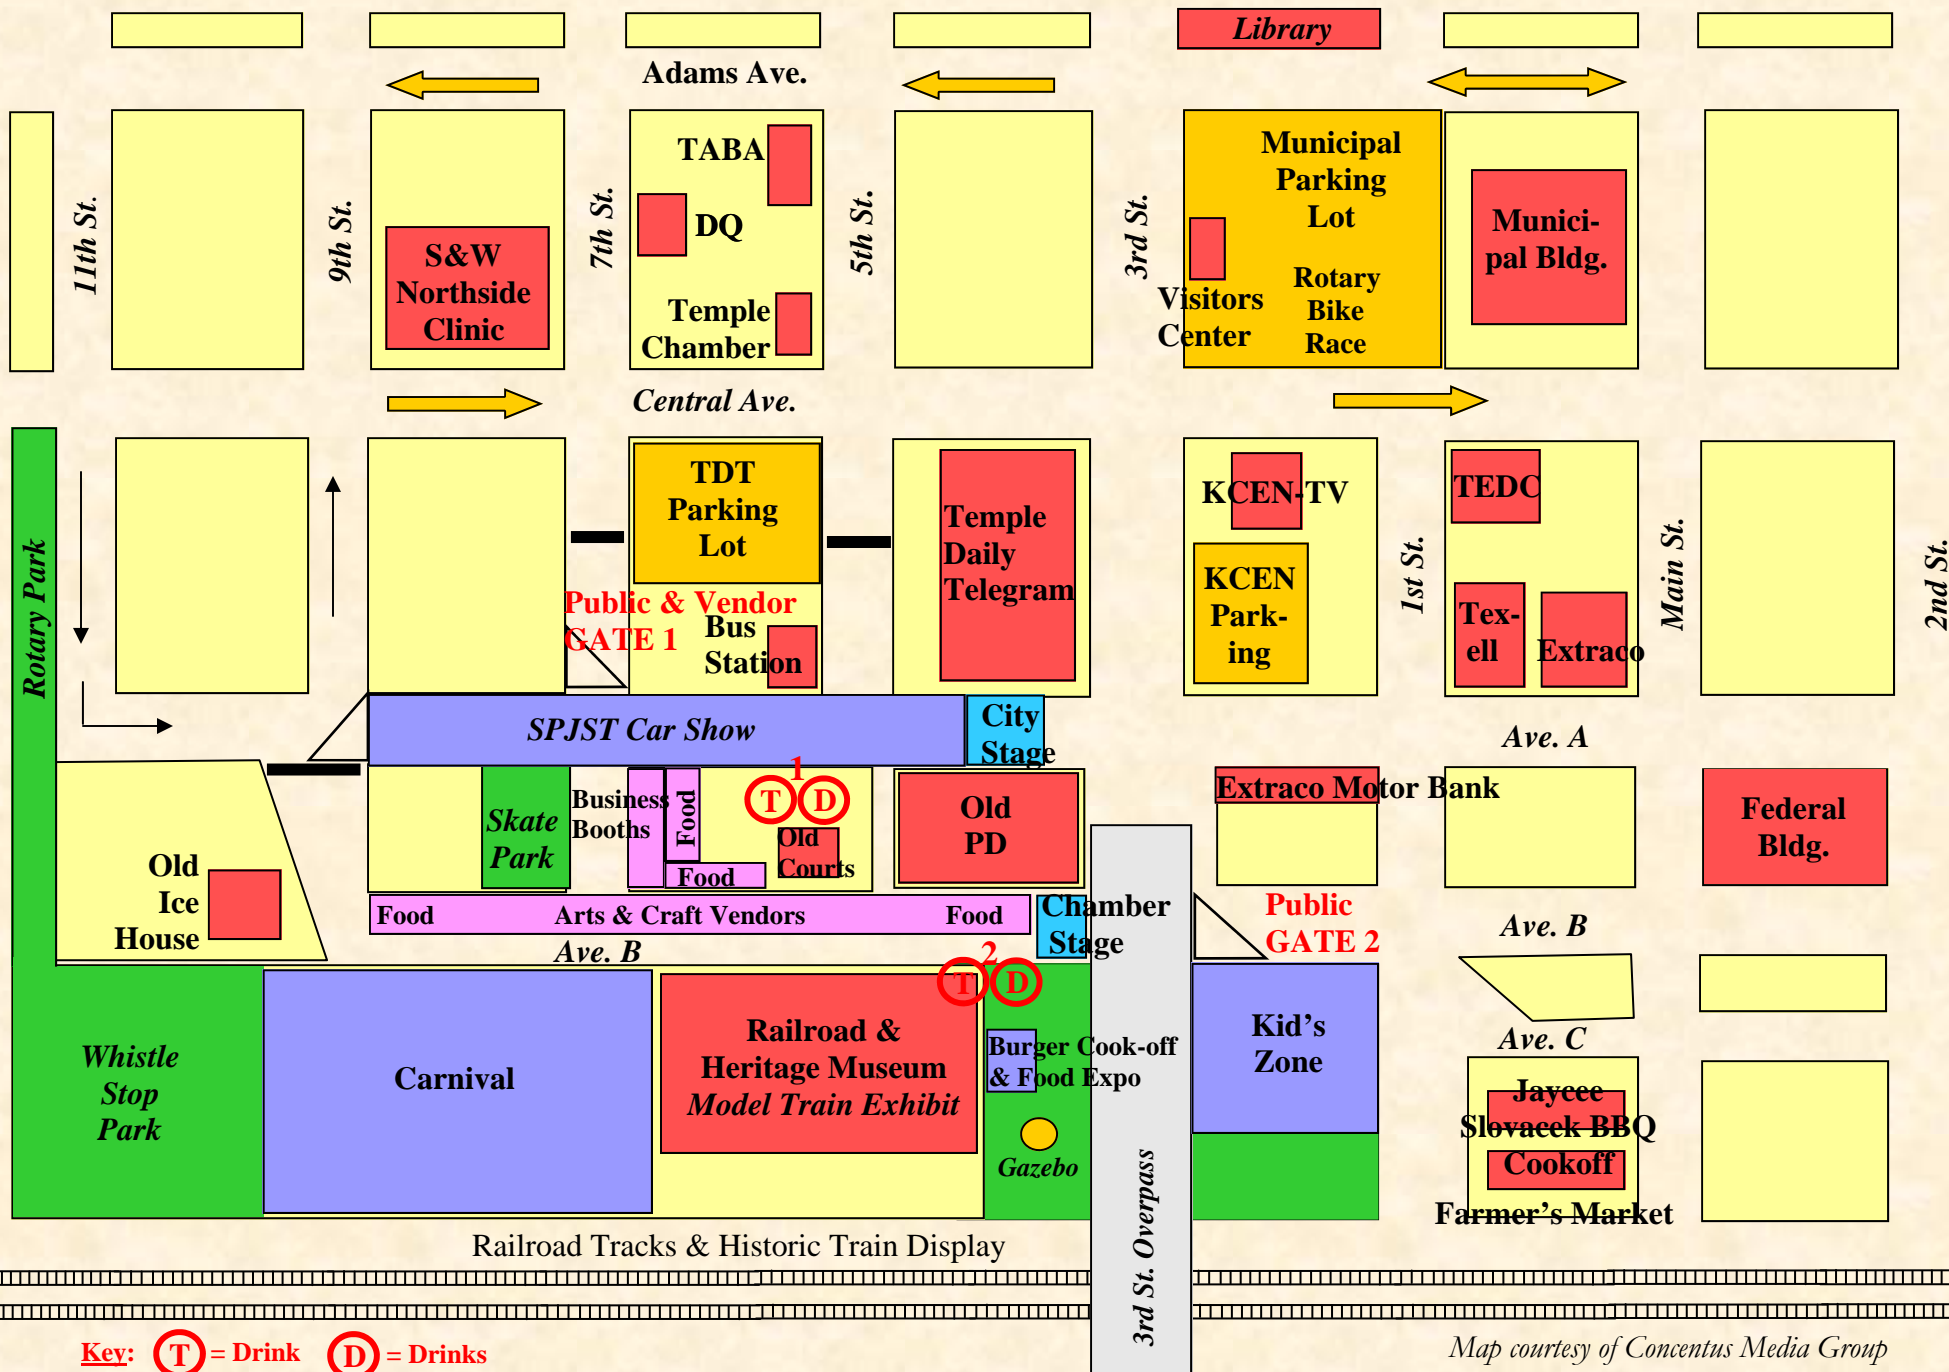

# 2010 Bloomin' Temple Festival

Key: **T** = Drink Tickets    **D** = Drinks

Map courtesy of Concentus Media Group